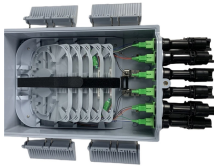

Customized High Voltage DC Distribution Boxes

Customized High Voltage DC Distribution Boxes

ZCEBOX is an experienced and reliable manufacturer of low-voltage electrics, producing distribution boxes, junction boxes, MCBs, and consumer units, with professional OEM and ODM services. We ...