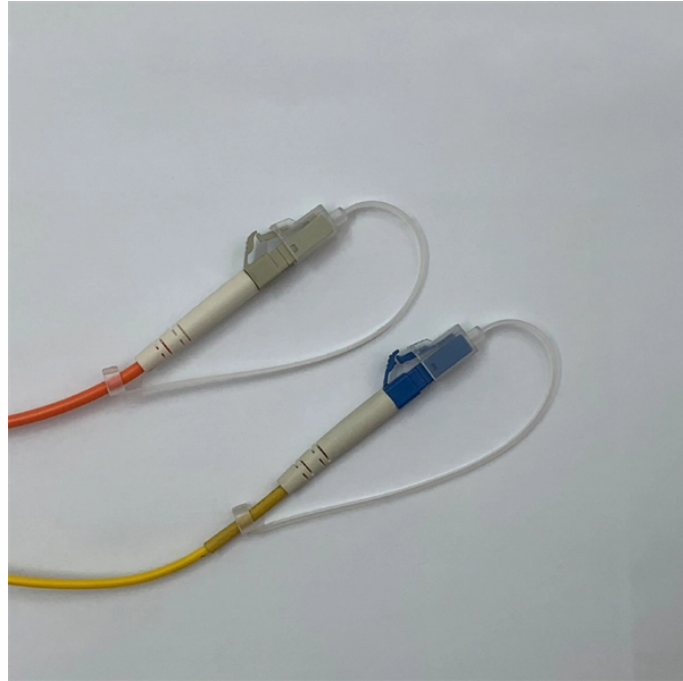

Customized High Voltage DC Distribution Boxes

Customized High Voltage DC Distribution Boxes

ZCEBOX is an experienced and reliable manufacturer of low-voltage electrics, producing distribution boxes, junction boxes, MCBs, and consumer units, with professional OEM and ODM services. We ...