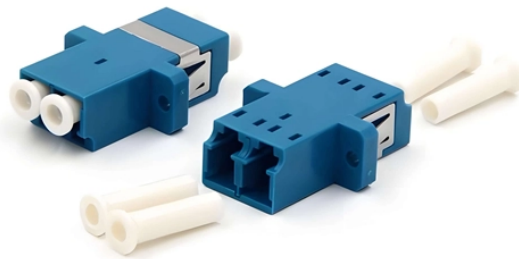

Customized Fireproof Cable Trays in Xinye