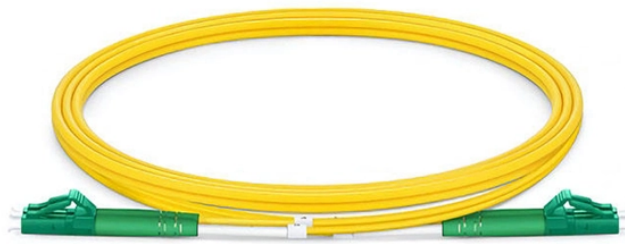

Customized Ecuadorian fiberglass cable trays

Customized Ecuadorian fiberglass cable trays

Eaton's submittal builder tool for B-Line series cable ladder and tray allows you to easily filter, select and download straight section, fitting and accessory submittals.

Our fiberglass cable ladder tray is designed to withstand tough conditions! Enduro offers a variety of configurations for the best solution for your needs.

As one of the best Cable Tray Manufacturers in Ecuador, we are trusted by people not only within the boundaries but even beyond that. Our custom-based products are able to match up your distinct needs.

Enduro fiberglass cable ladder tray is designed specifically to endure the harshest environments and increase operational safety. Our products undergo world-class, on-site, comprehensive testing to ...

Our highly educated expert closely monitors every aspect of manufacturing and keeps their fingers on the pulse to deliver the highest quality Cable Tray in Ecuador.

Fiberglass cable trays provide the load capacity of steel plus the non-conductive & non-magnetic characteristics of FRP products. [Learn more here.](#)