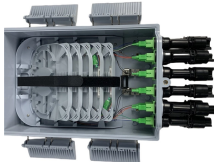

Enduro fiberglass cable ladder tray is designed specifically to endure the harshest environments and increase operational safety. Our products undergo world-class, on-site, comprehensive testing to ...