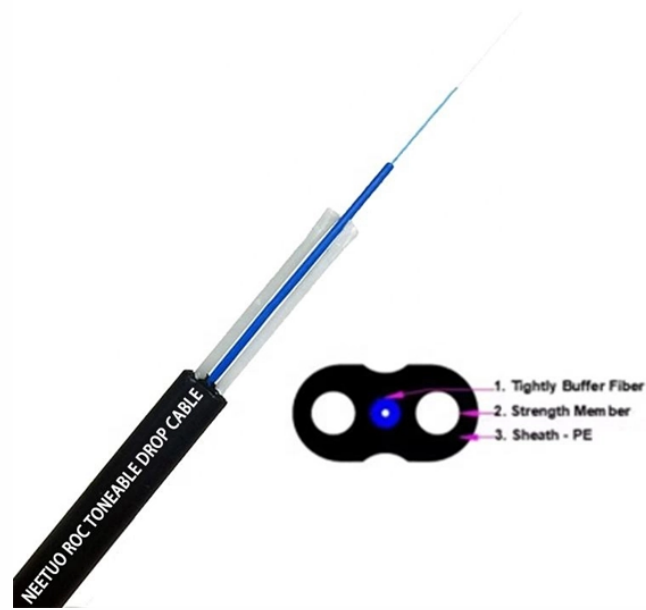

Custom-made cable trays for server rooms