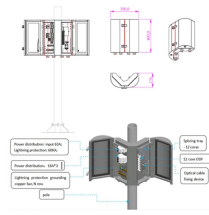

Explore the cable tray manufacturing process, types of cable trays, and important factors. Learn how it all works in an easy-to-understand guide.

Learn how to manufacture custom galvanized perforated cable trays with our professional guide. Master material selection, precision punching, and durable galvanizing ...

Explore sheet steel and wire mesh cable tray for robust cable management. Ideal for various environments, ensuring safety, efficiency, and durability.

Learn the essential process of making cable trays—those metal channels that organize and protect electrical wiring!