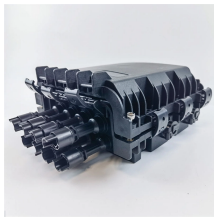

Over the past 55+ years, MP Husky US Cable Tray has engineered and manufactured the most reliable, highest quality, cost effective and innovative cable trays systems available.