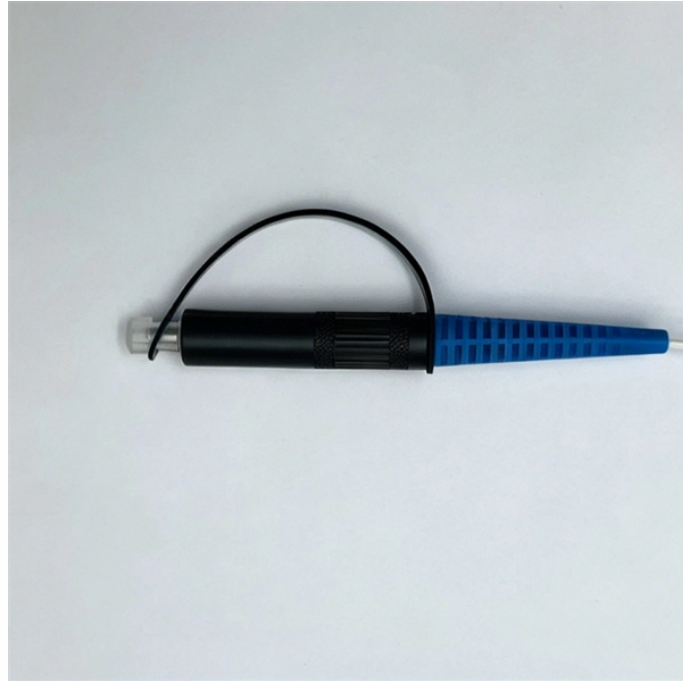

Custom Fiber Optic Cable Tray Manufacturer