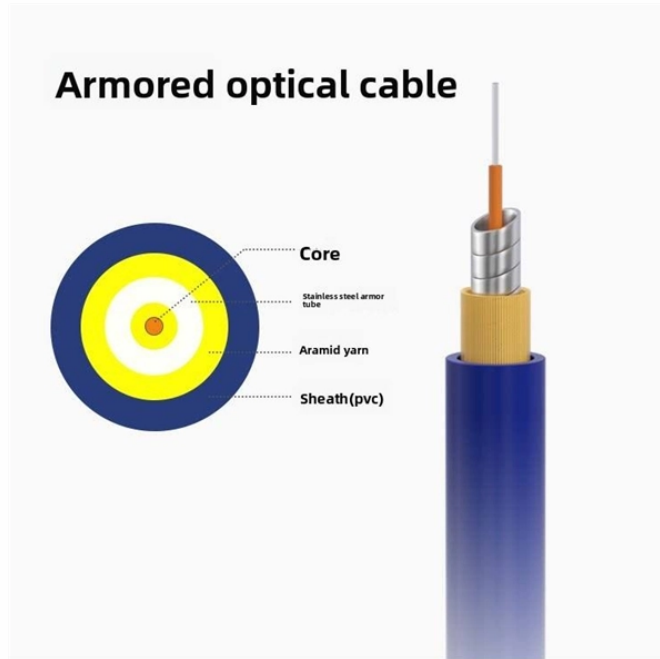

Current Price of Nicaragua Cable Trays