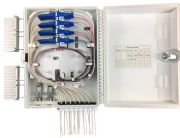

RTXM300-2xx 50G PON ONU QSFP28 transceiver modules are designed for use in 50G PON ONU links on up to 20km of single mode fiber. They are compliant with the ITU-T G.9804.x. The optical ...