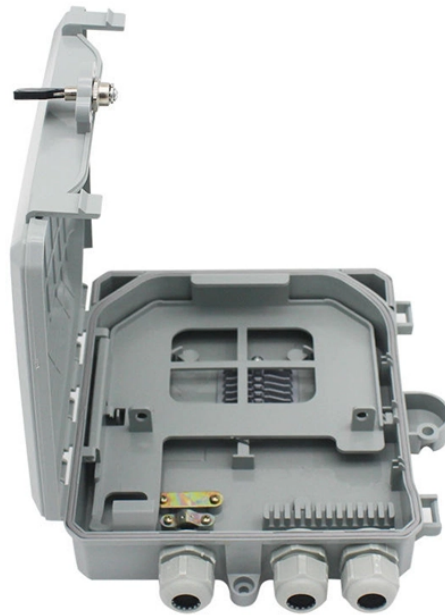

Cuba Spot ONU Optical Network Unit QSFP28

Cuba Spot ONU Optical Network Unit QSFP28

This DCO module is tunable across C-band. The module is compatible with widely deployed ports of QSFP28 100G and 100GBASE ER CAUI-4 client interfaces. Its maximum ...

The Pluggable ONU (Optical Network Unit) extends the fiber network into hard-to-reach places or last-mile applications with seamless integration directly into Cambium radios such as ePMP™ ...

Tsuhun's 50G PON ONU QSFP28 transceiver modules are designed for use in 50G PON ONU links on up to 20km of single mode fiber. They are compliant with the ITU-T G.9804.x.