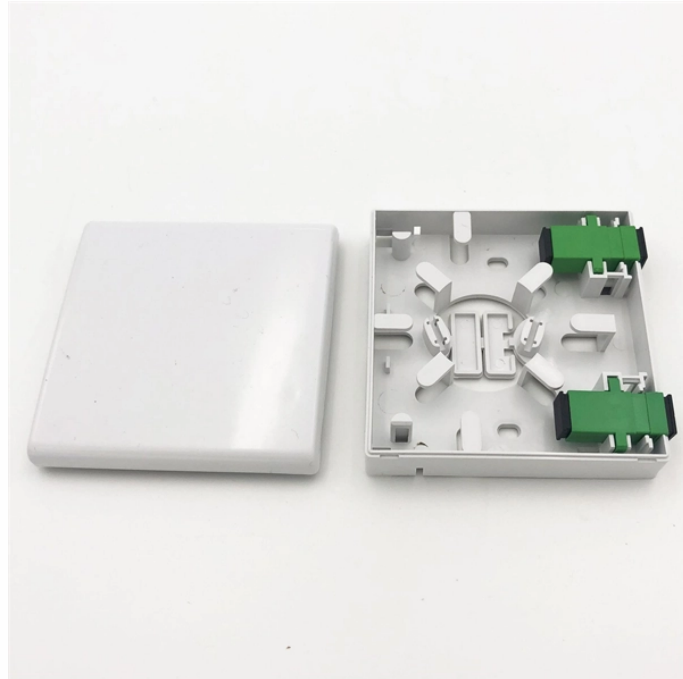

Covering the meter box of the distribution box

Covering the meter box of the distribution box

Increase your curbside appeal by covering up your electric meter with these easy tips! They can be adjusted to fit your own style and create the front yard of your dreams.

Meter box decorative painting introduction video
Our meter box decorative painting can perfectly replace the old meter box. It can block the regrets left during the decoration for you, so that you can have a ...

It is not advisable to cover your electric meter as it can interfere with its proper function. Additionally, your utility company may have regulations in place that prohibit the covered meter.

Crafting a wooden panel to cover the meter is a classic and sleek solution. I've used cedar planks for a rustic look, and it blends beautifully with garden elements.