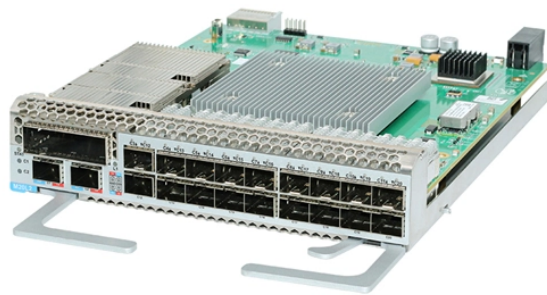

Counter Terminal Box

Counter Terminal Box

Choose from our selection of terminal boxes, including over 4,300 products in a wide range of styles and sizes. Same and Next Day Delivery.

The stainless steel terminal box KX delivers maximum data quality and consistency of engineering while ensuring flexibility and reliability across a wide range of applications.

Secure and organize electrical connections with ETA Enclosures' Terminal and Junction Boxes. Durable, efficient solutions for industrial systems.

With 18 individual compartments, this box is ideal to carry every terminal you could need for onsite repairs and maintenance. The bottom line is that you want a case that is durable and ...

A large variety of small enclosures: polycarbonate enclosure PK, aluminum enclosure GA, small enclosure KX, carbon steel in the terminal box versions with and without a flange, e-boxes, ...

nVent HOFFMAN provides reliable solutions that are consistently in-stock to help protect electronic or terminal wire connections. Lead Time - View accurate lead times to plan your delivery expectations. ...

Price and other details may vary based on product size and color. Need help?

Midwest offers a full line of terminal boxes for 240 volt single phase and three phase, and three phase 600 volt ratings to meet your application requirements.