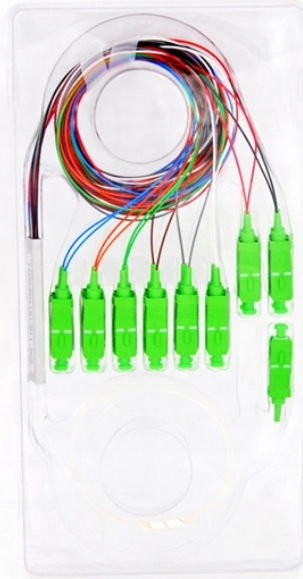

## Costa Rica PAM4 Air-cooled Power Exchange

## Costa Rica PAM4 Air-cooled Power Exchange

Buy the PAM-4 Today! Relay, Spdt, Encapsulated, 5 Flying Leads, 12vdc To 40vdc - Over 1.8 million parts in stock ready to ship today!

The 15 mA operating current is constant across the operating range. The input voltages are polarity-sensitive and diode-protected. The relay module is supplied with a piece of double-sided ...