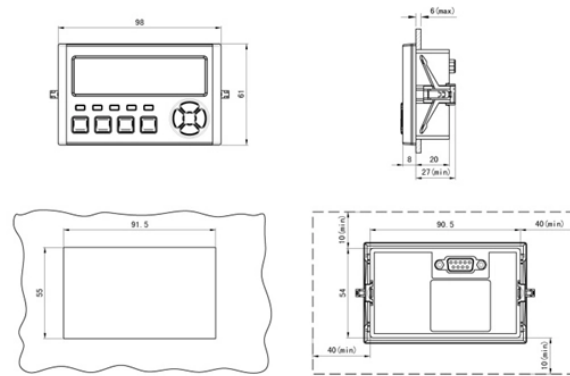

## Cost of Electroplated Zinc Mesh Cable Trays

Cablofil Cf150/500Ez Wire Mesh Cable Tray, 165 Lb Capacity, Steel, Zinc Plated \$262.99 Free delivery

Our standard and budget-friendly cable and wire tray system comes in four different widths (4", 6", 8", 12") at a 2" depth and 9.84" (3m) length with a wire thickness of 0.197".

VALUE: Cost-efficient organizing cables. Sold in a pack of 2. The NavePoint electro zinc-plated wire mesh cable tray is the convenient solution for neatly routing and organizing cables.

This price is for general public. Price may vary for registered customers. Cablofil Wiremesh Cable Tray concept based upon performance, safety and economy: three qualities which make Cablofil ...

ShowMeCables mesh cable tray can be mounted on the wall, on the ceiling, or underneath raised flooring. With its universal mounting interface and bolt-together design, our SMM5300-5FT cable tray ...

NavePoint Electro Zinc Plated Wire Mesh Cable Tray, 1.97"W x 1.97"D x 59.06"L, 2 Pack \$85.99 Add to Cart