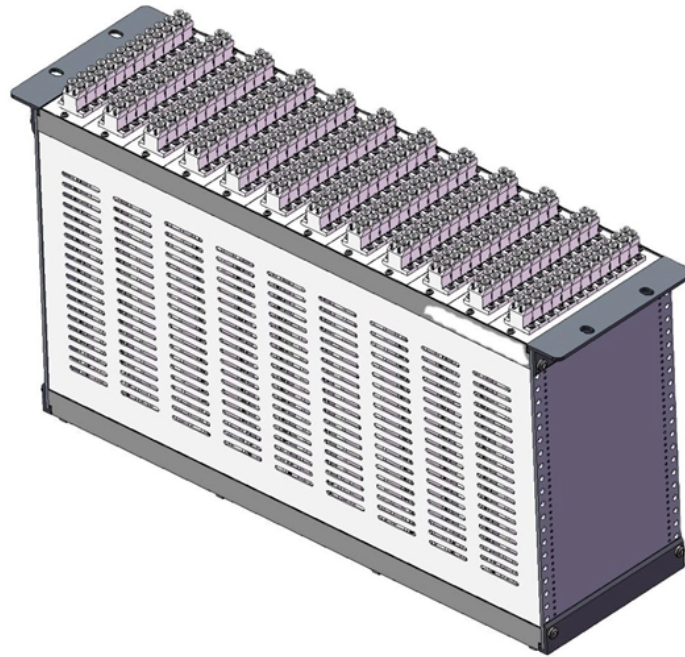

Corrosion-resistant cable trays from Bangladesh

Corrosion-resistant cable trays from Bangladesh

Cable Trays are structural systems used to support, route, and protect electrical cables and wiring in industrial, commercial, and infrastructure projects. They offer a safe, organized, and easily ...

Our cutting-edge cable tray systems were developed to provide unmatched safety and ease of maintenance in Bangladesh. Our cable trays are long-lasting, resistant to corrosion, and suitable for ...

We supply corrosion-resistant, fireproof, and heavy-duty cable trays that meet international standards (BS, IEC, ASTM). Our products are designed to withstand harsh environments, ensuring long-term ...

Wide range including Ladder, Perforated, Solid Bottom, Wire Mesh, and Raceway Cable Trays Made from galvanized steel, stainless steel, or aluminum High load-bearing capacity and structural strength ...

Top Perforated Cable Trays Suppliers in Bangladesh Our perforated cable trays are manufactured from high-quality steel, ensuring long-lasting performance and resistance to corrosion.

Metal Cable Trays from us are suitable for environments in Bangladesh where corrosion resistance and load capacity are high priorities. The trays not only protect the cables but also provide a structure to ...