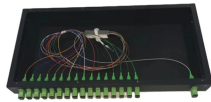

If you're looking for Stainless Steel Cable Trays Manufacturers in Bangladesh, despite being based in Kolkata, our trays are known for their high durability in terms of fabrication, corrosion resistance ...