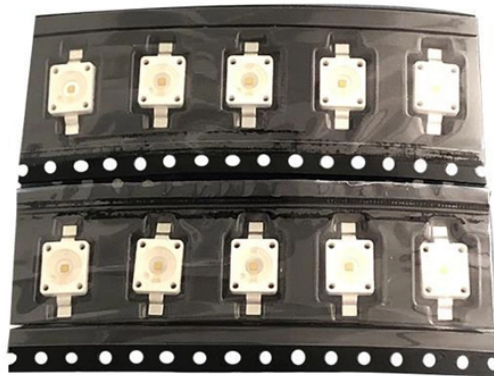

## Corridor Bridge and Pergola Manufacturer

With a manufacturing facility in Miami and a wide array of residential and commercial pergola installations, Azenco caters to ...

We fabricate pergolas and shade structures tailored to your layout, finishes, and branding needs, bridging your vision with precision off-site manufacturing. Retractable canopies and fixed canopy ...

It features arches representing the northern gateway into Fresno, and a pergola structure to allow high speed trains to cross over the top of the Union Pacific tracks.

Custom aluminum pergolas, louvered roofs, solid patio covers, and retractable roof systems in California. Design, engineering, permits, fabrication, and installation by one team.