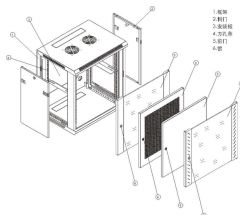

Securely manage job site power. Build a compliant temporary distribution box, detailing component sizing, critical grounding, and wiring integrity.