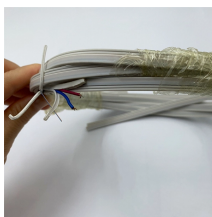

Elementary CORE Remember your school is monitoring what you do on your school-issued device at all times. Canvas Destiny