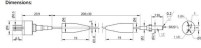

Core Switch Optical Port Stacking

The DXS-3400 Series switches feature a modular fan and power supply design for a high availability architecture. The hot-swappable design means that fans and power supplies can be replaced without ...