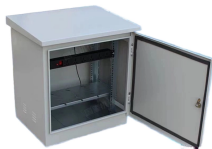

H3C S5560X-EI is a series of intelligent Layer 3 managed GE switches with outstanding performance, high port density, and ease of installation. It offers the following benefits: Industry-leading high ...