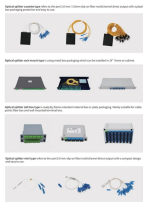

## Core Router Optical Module

Many networks designed with optical protection and restoration had plenty of wavelenghts available with excellent reach. Unfortunately, those things were true in the 100G era and are no longer a given.

Overview This section lists the hardware platforms and optical modules that enable Routed Optical Networking. It covers supported routers, coherent pluggables, optical line systems, passive ...

Telecom carriers operating legacy core routers and dense OTN transponders require optical modules that match their heavy-duty chassis specifications. The Custom 200GBASE-ER4 CFP2 module ...

Use the interactive reference diagram below to design a high-speed core router with the right interface, physical interface device (PHY), logic and power management products to support the connectivity ...