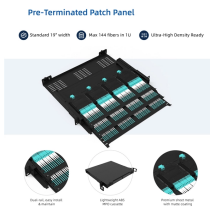

Browse power distribution boxes with circuit breaker protection and multiple outlet configurations. Shop durable solutions for construction and emergency use.