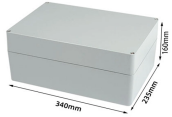

Construction of Anti-corrosion Fiberglass Cable Trays

Construction of Anti-corrosion Fiberglass Cable Trays

MP Husky Fiberglass cable tray incorporates a synthetic veil on the surface of all structural shapes which causes a resin rich layer which enhances corrosion protection.

This process offers speed and consistency - making it the best method for producing high-volume linear fiberglass products that require constant cross sections.

The document is a catalog for FRP (Fiberglass Reinforced Plastic) cable trays, detailing their types, features, assembly systems, and applications.