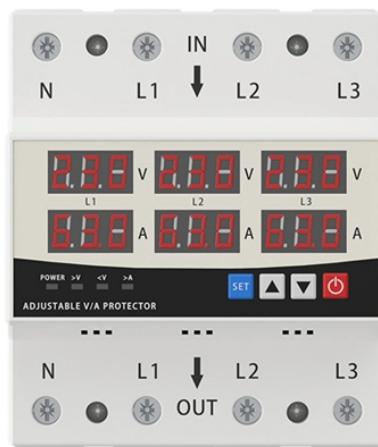

Construction Site Distribution Box Lighting

LED DISPLAY PANEL

CURRENT STATUS CLEARLY VISIBLE

IT CAN CLEARLY SHOW THE CURRENT STATUS AND VOLTAGE STATUS,
WITH EFFICIENT OPERATION AND RAPID RESPONSE.

Construction Site Distribution Box Lighting