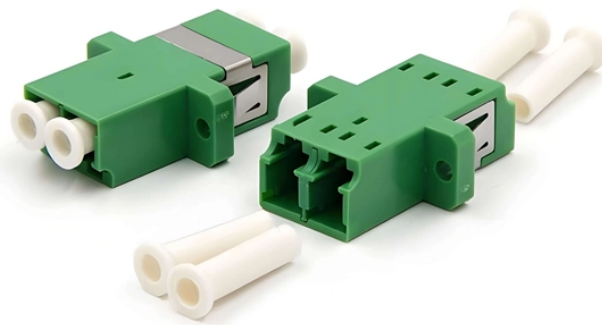

Connector box with one inlet and two outlets

Connector box with one inlet and two outlets

What's the cheapest option available within Boxes & Brackets? Check out our lowest priced option within Boxes & Brackets, the 14 cu. in. PVC Old Work Electrical Outlet Box (1-Gang) by Carlon.

CANTEX offers a complete line of PVC outlet, switch, and ceiling boxes in multiple sizes and styles to meet all your PVC electrical needs for both renovation and new construction.

Union Connector manufactures outlet boxes that are NEMA 1 enclosures with panel mount or pigtail mount wiring devices. These outlet boxes are UL Listed and available as surface, recessed or pipe ...

Our complete collection of Wetguard watertight wiring devices consists of plugs, connectors, inlets, outlets and FD boxes for use in demanding industrial locations. These devices are engineered to ...

Discover how plug adapters and outlet extenders can simplify your home setup. Learn about different types, safety features, and smart options at Ace.

The Eastman™ WaterFlex™ 15-Inch Corrugated Stainless Steel Water Heater Connector is designed to provide a secure and durable connection between your water heater and water supply. Constructed ...