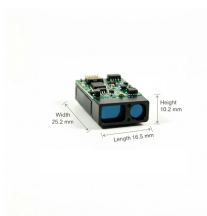

Connected Distribution Box Module

Connected Distribution Box Module

Our distribution boxes are modular systems that you can customize for your application. The article number consists of three blocks: connector type, cable type and cable length. Murrelektronik's M8 ...

The innovative FieldPower® module combines the advantages of busbar trunking systems and standard round cables for flexible and safe distribution of power, signals, and data.

Whether it's for energy distribution or multimedia connections, these boxes offer a secure and adaptable solution. Available in 16- and 32-module base options, they can be customized to your needs thanks ...

The MDB-M24 is an indoor wall box, particularly adapted for FTTH Building (MDU) cabling. The MDB-M24 allows the connection, through patch panels or directly by splices, between the optical fibres ...

From decentralized energy, signal and data distribution to distribution boxes for smart buildings, we offer the right solution. We mount any electronics in the manifolds! All options are open here, and the ...