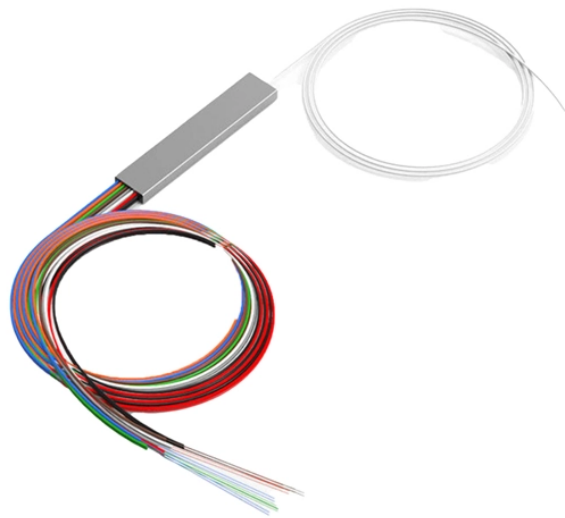

Congo Optical Electric Hybrid Cable G 657A1

Congo Optical Electric Hybrid Cable G 657A1

Dimensions including protection. Indicative values, actually delivered drum sizes and weights may deviate. Cable ends sealed with caps.

* Aged in 1% hydrogen gas and 1 atm, according to IEC 60793-2.

Special low-bend-sensitivity fiber provides high bandwidth and excellent communication transmission property. Two parallel FRP strength members ensure good performance of crush resistance to ...

Tight Buffer Optical cable with acrylate primary coating and thermoplastic secondary coating. The core of the cable is coated in flame retardant thermoplastic material reinforced by two FRPs.

Mainly used for short-distance wiring in FTTX (Fiber To The Home) and special cable structures, such as semi-tight buffered tube connector assemblies. Divided into A type and H type, ...

Explore the differences between G.652.D, G.657.A1, and G.657.A2 fiber optic cable specifications. Learn about their unique characteristics, bend performance, and applications to make ...

The document describes the specifications of a self-supporting drop cable using G.657A1 fiber. It provides details on the cable cross-section, materials used, dimensions, mechanical and ...