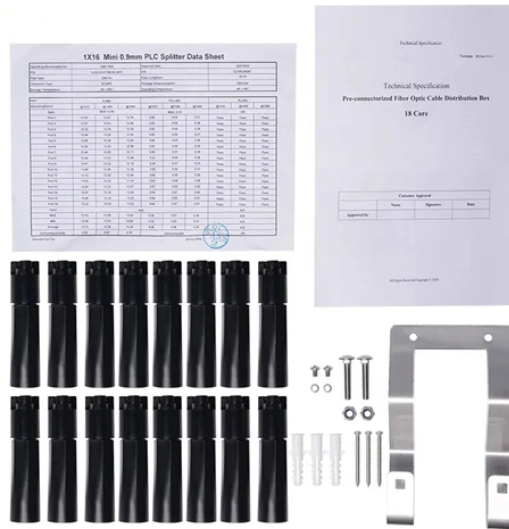

## Concept of 10 Gigabit Optical Cable

## Concept of 10 Gigabit Optical Cable

Explore 10G SFP+ AOC cables—high-speed, lightweight, EMI-resistant solutions for data centers. Learn specs, benefits, use cases, and wholesale options.

I. Basic Concepts of 10G Optical Modules and Gigabit Optical Ports First of all, we need to understand the basic concepts of 10G optical modules and Gigabit optical ports. 10G optical ...

Summary Recommendation ITU-T G.987.3 describes the transmission convergence layer for 10-gigabit-capable passive optical network systems - a family of flexible access network systems ...

This paper has introduced some basic fiber related concepts and outlined some of the key points to understand and consider when designing a 10 Gigabit Ethernet network.