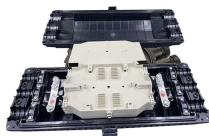

Concealed enlarged wiring package (main switch + 11-channel residual current circuit breaker) with finished wiring. Surface-mounted enlarged wiring package (main switch + 4-way ...

Log in to Replay Poker now and get into your favorite poker games and tournaments.