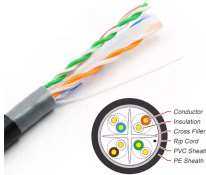

LoRawan outdoor base station

Replay

Sintex SMC Meter Boxes are durable, weatherproof, and shockproof with concealed metal hinges and secure fittings, offering a maintenance-free, cost-effective solution for water, electricity, and gas meters.

Concealed enlarged wiring package (main switch + 11-channel residual current circuit breaker) with finished wiring. Surface-mounted enlarged wiring package (main switch + 4-way ...

Log in to Replay Poker now and get into your favorite poker games and tournaments.