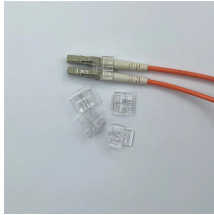

Shop high-quality electrical concealed boxes for reliable and safe power distribution. Find durable, waterproof, and customizable solutions for any project.

Play free online poker at Replay Poker—no downloads, no real-money gambling. Enjoy Texas Hold'em, Omaha & more with a global community. Safe, social & 100% risk-free!

Sintex SMC Meter Boxes are durable, weatherproof, and shockproof with concealed metal hinges and secure fittings, offering a maintenance-free, cost-effective ...

Play no limit Texas Hold'em, and other free online poker games, in ring games and tournament formats at Replay Poker.