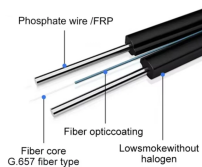

## Complete set of three-level distribution boxes

The configuration of a Distribution Box includes (1-3) Inlets and a varying number of outlets Depending on the leaching needs of the system. Please talk to one of our customer service personnel for better ...

Brand : EPS Model : EM-3 45 ways Size : 400\*610\*120mm DB Series : Suitable to fit RCD, Isolator, Switch fuse or MCB as main switch DBM Series : Suitable to fit MCCB as main switch. Fitted with ...

At SMS Engineering, we manufacture Manual Transfer Switch Distribution Boxes with premium materials, ensuring reliability, safety, and compliance with industrial electrical standards.