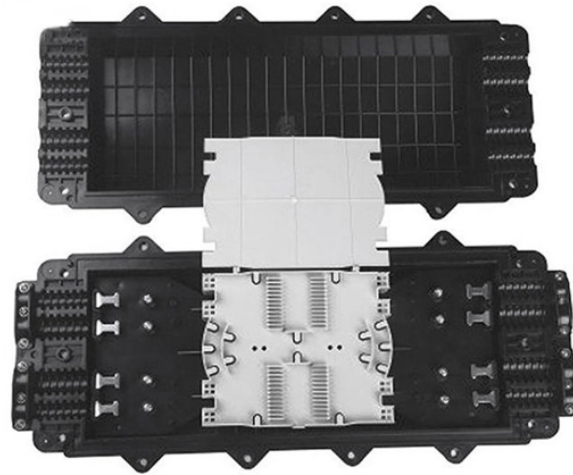

## Complete Map of Cable Trays for Computer Rooms

## Complete Map of Cable Trays for Computer Rooms

Hubbell's NEXTFRAME® Ladder Tray is the effective and widely used cable runway that supports and delivers bundles of cable between cabinets, racks, and closets, along walls, and suspended from ...

This system is designed and engineered for the easiest and most cost effective cable management in computer rooms, electrical rooms and general office environments.

Discover the essential guide to cable tray systems. Learn about ladder, trough, and wire mesh types, key components, and expert installation tips ...

Sunbird's 3D floor map visualizations display individual layers in your Visio or AutoCAD drawing files so you can view the cable trays across your data center.

This AutoCAD electrical layout drawing provides a complete visualization of cable routing, equipment positioning, and floor connectivity for efficient system execution and professional documentation.