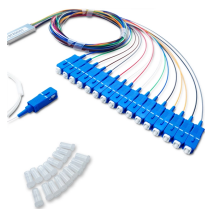

To make complete; bring to a consummation or an end; add or supply what is lacking to; finish; perfect; fill up or out: as, to complete a house or a task; to complete an unfinished design; to complete ...