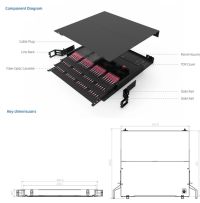

Our comprehensive selection of fiber optic drop cables features the industry-standard flat "butterfly" or "bow-type" design. This architecture enables easy stripping and splicing, significantly reducing ...