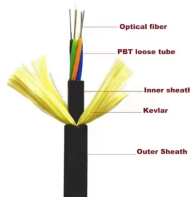

Cisco Compatible 800GBASE-SR8 (2x400G SR4) Twin-port OSFP IHS/Closed Finned Top PAM4 850nm 100m Dual MPO-12/APC DDM MMF Optical Transceiver Module for Ethernet and InfiniBand ...