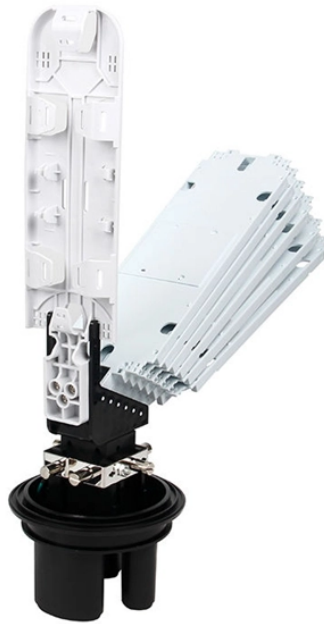

Comparison of 1U AC power supply cabinets for metropolitan area networks with imported brands

Comparison of 1U AC power supply cabinets for metropolitan area n

This article highlights top power-ready cabinet components and PDUs that fit standard 19-inch racks, support multiple devices, and protect equipment with built-in safeguards.

Versatile and Space-Saving: This 1U Rack mount PDU features a compact design that allows for efficient use of space in standard 19-inch racks. 16 rear-facing plug outlets and three front-facing ...

Compare top 1U PDU brands for 2025. Discover features, reliability, and value of leading models to optimize power distribution in IT setups.

Equipped with reversible front and back doors and removable side panels, the Minuteman Power Cabinet prioritizes security with locking mechanisms operated by included keys, guarding against ...

The indoor and outdoor cabinet systems enable smooth operation and their modular designs provide operational flexibility. They feature power supply, distribution, and protection equipment as well as ...