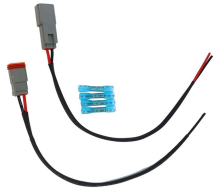

Comoros Multi-hole Vertical Cable Tray

Comoros Multi-hole Vertical Cable Tray

Channel cable tray secures cables using Eagle Basket pre-punched holes. New pre-punched holes allow the secure attachment of cables to the inside of the channel without the need to drill holes, ...

Bahra Electric Cable Trays are an essential component of any well-designed electrical infrastructure, providing a safe, organized, and easily accessible pathway for routing and managing cables, wires, ...

We have a comprehensive range that helps us meet industry grades and customer requirements. As one of the noteworthy Cable Tray Exporters and Suppliers in Comoros, we are right here to serve ...

Organize network infrastructure with CommScope Horizontal and Vertical Cable Management Kits. Sturdy aluminum structures, troughs, spools, and trays keep cables secure and concealed.

Cable tray length is selected based on the load to be supported, the distance between the supports (also referred to as the span), and handling and installation constraints.

These are the most corrosion-resistant tray systems we offer for routing cable and hose in configurations such as curves, slopes, and tees. Cut, bend, and connect the wire mesh trays.