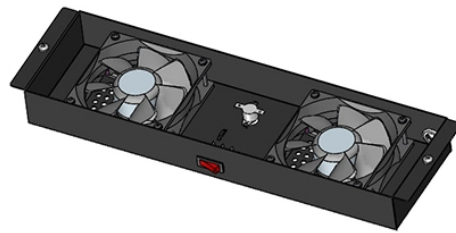

Communication System Power Distribution Box

Communication System Power Distribution Box

Power Distribution Module: Our module combines multiple components designed to meet your specific needs, whether installing power, networking, and control in the ceiling or under the floor.

A communication distribution box is a vital component in modern telecommunications and network infrastructure, serving as a secure enclosure for managing, organizing, and protecting critical ...

It is primarily designed to distribute electrical power from one or more primary power source (s) such as generator (s) and battery (ies) to one or more electrical and/or electronic item (s). It may include a ...

Our flexible distribution boxes enable reliable, decentralised signal transmission and power transmission up to protection class IP67 - wherever passive distribution boxes are required.

Choose from our selection of power distribution boxes in a wide range of styles and sizes. Same and Next Day Delivery.

Leviton offers a wide variety of Structured Media Centers that provide a convenient termination location for home wiring. It provides a distribution point for voice, data, and video applications in a single ...