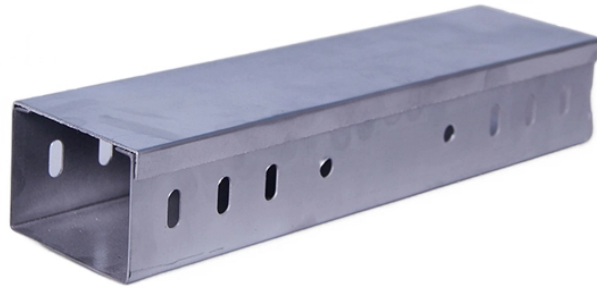

Communication Equipment Terminal Box

Communication Equipment Terminal Box

These enclosures provide an organized and protected location for terminal blocks or punch-down blocks, allowing multiple telephone lines or communication cables to ...

Choose from our selection of terminal boxes, including over 4,300 products in a wide range of styles and sizes. Same and Next Day Delivery.

Telecommunications enclosures are used in protecting electrical equipment in charge of transporting voice, video and other data for a number of industries. Telecommunications companies rely on ...

We offer a variety of outdoor telecom cabinets and telecom boxes to fit your needs. Browse our selection of telecom enclosures. Call for more information.

TA-125/GT Terminal Box is intended for use at small wire heads and test pints when a weatherproof terminal is essential to provide uninterrupted service. It will serve as a small main frame for ...

Terminal Boxes are for use in converting from overhead to under-ground services and for multi-circuit wiring. The NEMA 3R enclosure provides protection for all terminations inside and provides a ...

Contact Us