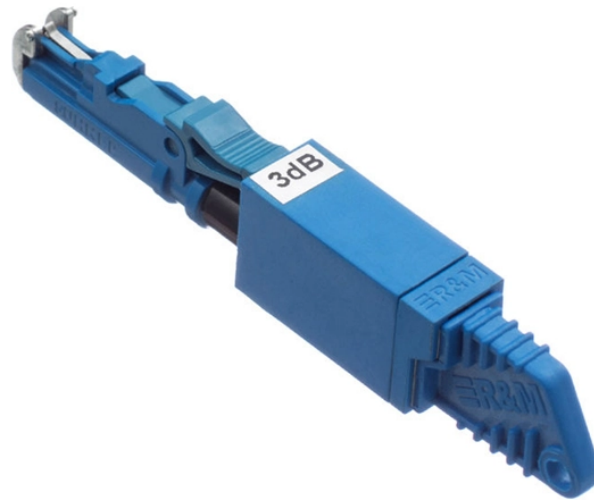

Communication Construction Tools Fiber Optic

Communication Construction Tools Fiber Optic

Fiber Optic Tools (FOTs) are equipment and tools used to install, maintain and repair fiber optic communication systems. These tools include a variety of handheld tools, instrumentation and ...

Aligns fiber ends and fuses them using an electric arc. Core alignment models give higher precision than cladding-aligned versions. Most splicers now have touchscreen controls, automatic ...

Learn how fiber optic network construction works—from site survey and permits to aerial vs underground fiber cable installation, splicing, and FTTH connections.