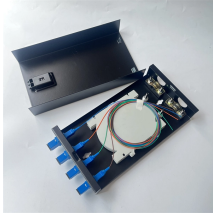

Communication Construction Junction Box

Our pull boxes perform to make your underground electrical and telecommunications project safe and easy. Browse our variety of underground junction boxes for your electrical and cable applications. ...