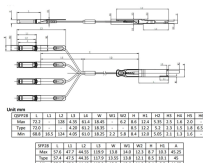

Shop Our Inventory Of Fiber Patch Cables Online. Graybar Is Your Trusted Distributor For Patch Cables.