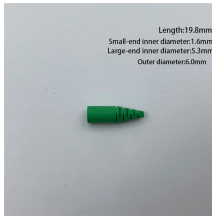

Common Specifications for Red Distribution Boxes

Die Cast construction and industrial design combine to produce a rugged protective enclosure for devices. Clean cover edges provide good gasket sealing. Precision cast and machined surfaces ...