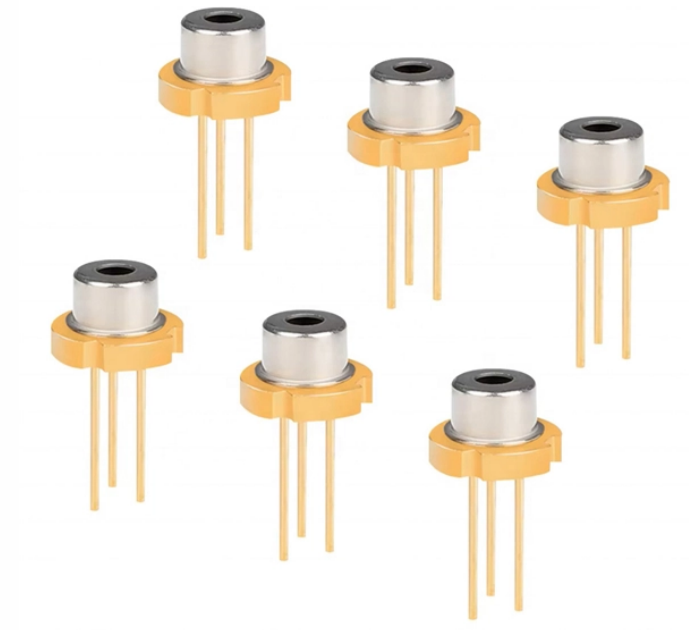

## Commercial concealed electrical box

City Electric Supply offers a comprehensive selection of electrical boxes and enclosures to protect your electrical connections and components across residential, commercial, and industrial applications.

Single Gang Electrical Box For Use With Nonmetallic Sheathed Cable. Category: Non-Metallic New Work Switch / Outlet Boxes. In-Use Cover, 1-Gang, Weatherproof, Vertical/Horizontal Mount, Extra ...