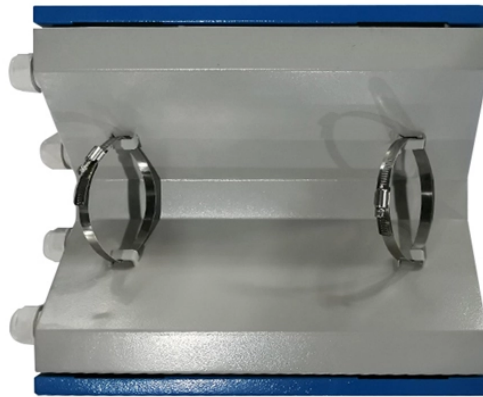

Commercial Fiber Optic Sensors