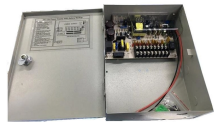

Industry Event: Co-Packaged Optics and Silicon Photonics for Data Center Applications