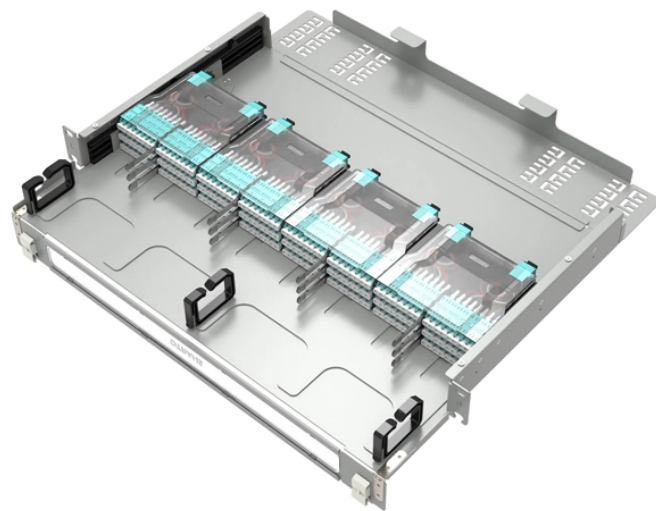

Cloud computing using a Jamaican enterprise-grade 10G optical router

Overview

By combining compact SFP+ form factor with multimode fiber infrastructure, organizations can build scalable 10G links that meet the performance requirements of enterprise and cloud data centers. SR Cisco SFP+ modules are widely used to enable 10GbE short-range optical connectivity over multimode fiber in data center networks. Based on the 10GBASE-SR standard, these modules operate at 850nm and are optimized for high-bandwidth links between servers, switches, and storage systems within the. High performance hardware with one 10G/Multi-Gig Ethernet port, four 2.5G Ethernet ports and one 10G SFP+ port for long-distance backhaul. Turn your PR60X into a comprehensive security gateway with no separate. Integrated WiFi 7 delivers multi-gigabit speeds and ultra-low latency. Advanced PRISM™ active RF filtering technology reduces adjacent channel interference by 1,000+ times. These routers are typically equipped with powerful. With surging data demands in 2025, a 10 Gigabit Ethernet (10GbE) is critical for businesses that want to get ahead of the game, and technology enthusiasts who want to future-proof their network today.

Cloud computing using a Jamaican enterprise-grade 10G optical rou

To realize the true potential of this technology, the premise will need to be connected to a cloud NAS environment. This will enable access to cloud-stored data in a local setting, which will ...

By combining compact SFP+ form factor with multimode fiber infrastructure, organizations can build scalable 10G links that meet the performance requirements of enterprise and cloud data centers.

In this in-depth review, we will delve into the world of enterprise routers, exploring the top contenders in the market. Whether you're a small startup or a large corporation, finding the perfect ...