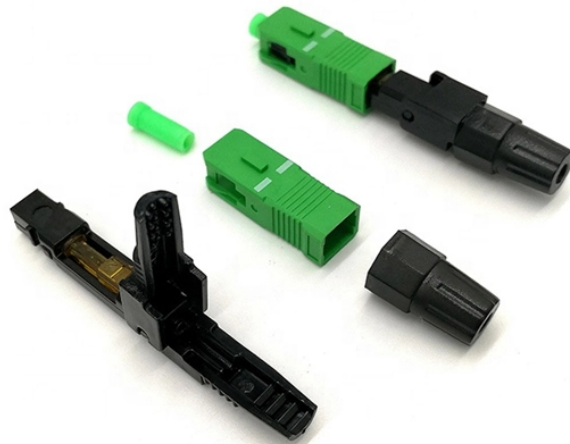

Chinese Cable Junction Box Manufacturers

Chinese Cable Junction Box Manufacturers

CZ Electric Co., Ltd is China junction boxes manufacturers and terminal boxes factory, We specialize in wholesale junction boxes and terminal boxes for sale.

Above all, as a rigorous and professional explosion proof box manufacturer, SUREALL takes high quality products as its own development concept. The ...

Explore 8 types of cable junction boxes, their tech specs, installation tips, and maintenance. Get expert insights on selection, common faults, and international compliance

Integrated junction box consisting of cable glands and a terminal block. Suitable for industrial facilities, power cable joint, relay between motors and/or sensors.

Above all, as a rigorous and professional explosion proof box manufacturer, SUREALL takes high quality products as its own development concept. The following shows the different types of flameproof ...

Explore 8 types of cable junction boxes, their tech specs, installation tips, and maintenance. Get expert insights on selection, ...

ZCEBOX is a leading manufacturer of electrical junction boxes and power distribution boxes. We provide OEM & ODM services with CE, ROHS, and ISO9001 certification. Contact us for high-quality, factory ...