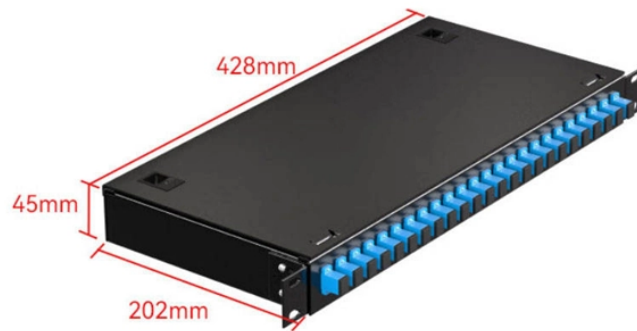

## China Cable Tray Accessories Factory

It is the largest cable tray manufacturer and supplier on the China. The company's main products include wire mesh cable trays, trough cable trays, trapezoidal cable trays, cable trays, large-span cable ...