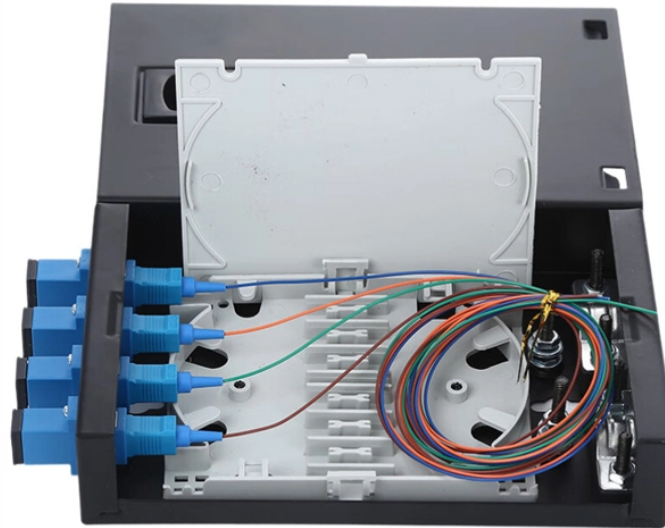

China-Africa Workshop Power Distribution Box Manufacturer