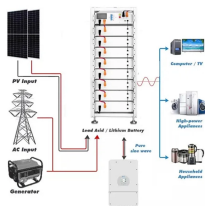

The QSFP+ AOC - Active Optical Cable is a high performance integrated cable for short-range multi-lane data communication and interconnect applications. It integrates four data lanes in each direction ...