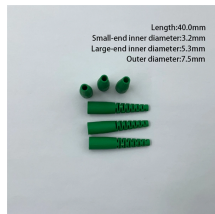

About this item 1U 19 inch Rack Mount Sliding Fiber Optic Patch Panel with Splice Tray...

Compatible with different fiber optic connector types, such as SC, LC, FC, E2000, and more. The height of the network rack is 2m, 2.2m, 2.6m. Application for equipment room, data center. Closed shee ...

A rack-mount ODF (Optical Distribution Frame) is designed to be mounted in a standard communication rack or cabinet. They are commonly used in data centers, telecommunications facilities. 19Inch Rack ...

19" fiber optic patch panel, also called as optical distribution frame (ODF) is made for splicing and distribution of fiber optic cables, using fiber optic adapters.

It is with standard 19 inch size and properly designed to control the bend radius of the cable inside the enclosure to avoid extra optical loss. This frame is ideal for indoor fiber optic cables connection ...

1. The 2U Rack mount patch panel is the standard 19 inch size. It install in 19 inch network cabinet. The structure is rotary. 2. The Rack mount patch panel comes fitted with LC,SC,ST,FC,E2000 and so ...