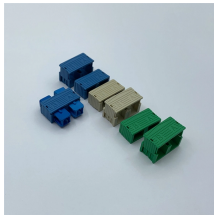

Chilean 19-inch Fiber Optic Distribution Frame

Chilean 19-inch Fiber Optic Distribution Frame

Professional fiber patch panel manufacturer & supplier, a range of standard ODF and customized fiber optic distribution frame ODF are available.

About this item 1U 19 inch Rack Mount Sliding Fiber Optic Patch Panel with Splice Tray...

Compatible with different fiber optic connector types, such as SC, LC, FC, E2000, and more. The height of the network rack is 2m, 2.2m, 2.6m. Application for equipment room, data center. Closed shee ...

A rack-mount ODF (Optical Distribution Frame) is designed to be mounted in a standard communication rack or cabinet. They are commonly used in data centers, telecommunications facilities. 19Inch Rack ...

19" fiber optic patch panel, also called as optical distribution frame (ODF) is made for splicing and distribution of fiber optic cables, using fiber optic adapters.

It is with standard 19 inch size and properly designed to control the bend radius of the cable inside the enclosure to avoid extra optical loss. This frame is ideal for indoor fiber optic cables connection ...