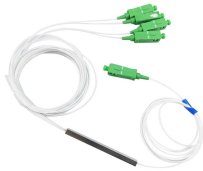

It can be used for laying in indoor environments such as vertical shafts, concealed pipes, cable trays, walls, flower boards, etc. It can be matched with connectors for pre termination and on-site termination.

Fasten butterfly drop cable is conform to the EU ROHS standard, and the flame retardant grade accords with IEC60332.